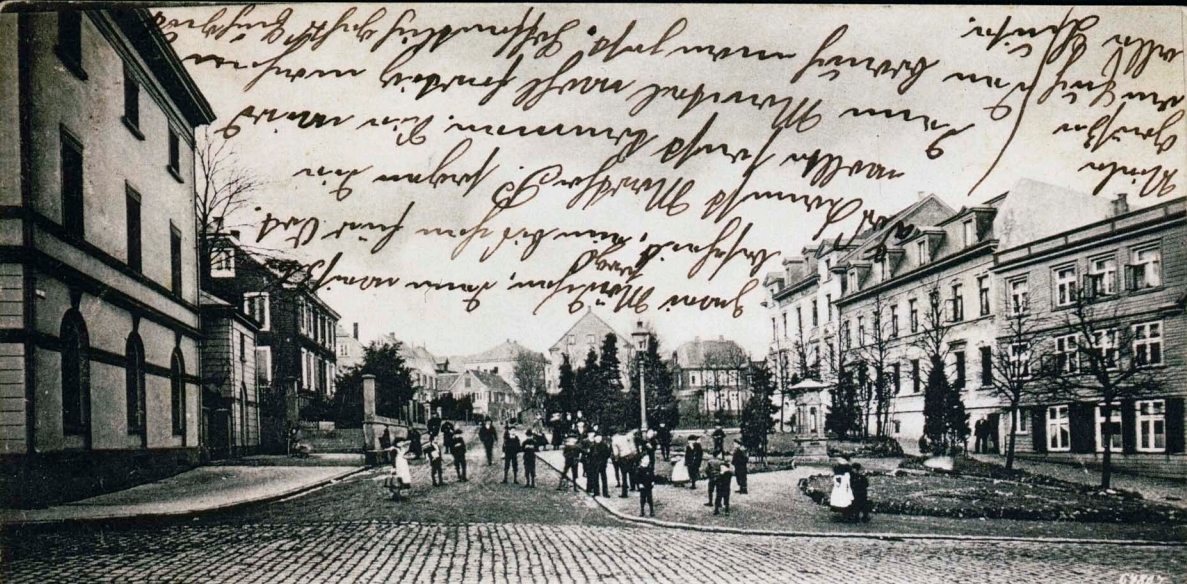

Handwritten text, likely bleed-through from the reverse side of the page, written in cursive script.

Bismarckplatz **Lennepe** Lieder Lieder.
Handwritten text in red ink, possibly a title or a specific note related to the photograph.

W. Pille, Barmen

67807